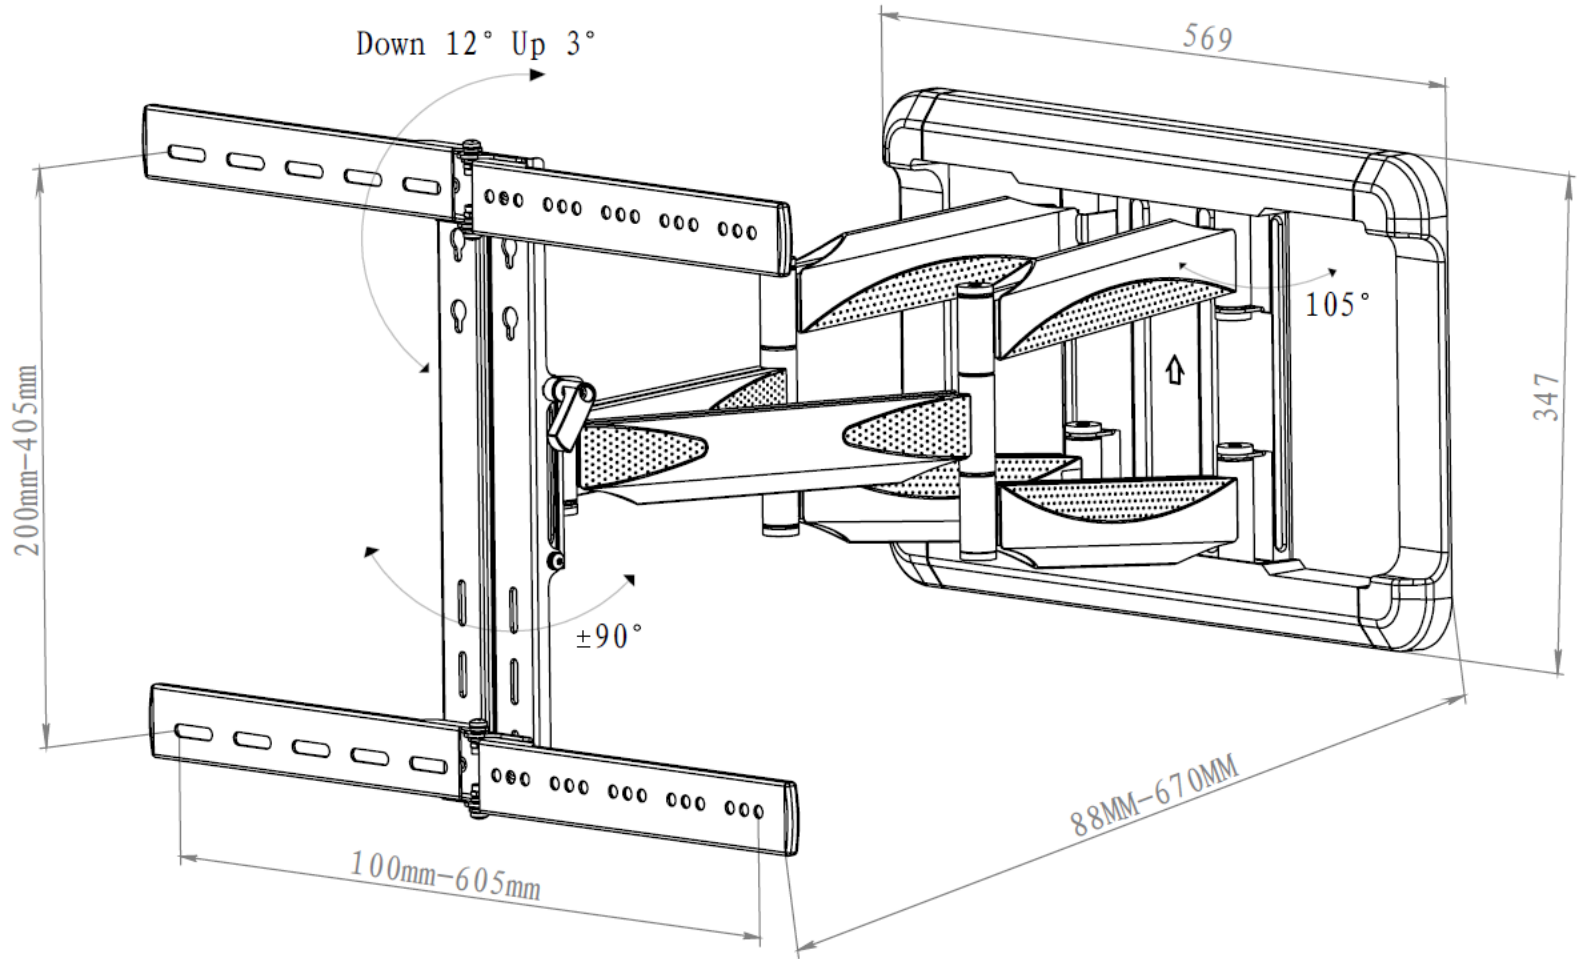

## TITAN XXL TV Wall Bracket, Full Motion, VESA 600, max 60 kg.

Very robust Full Motion TV wall bracket for large screen sizes up to 216 cm / 85".

for FLAT TV

for CURVED TV

- Very strong double-arm construction
- Very high max wall distance (670 mm)
- Adjustable TV arms for curved TV (up to 40°)
- Horizontal level correction
- Quick & easy installation
- Tool-free adjustment of the tilt function and level correction
- Very smooth motion
- Cable management

- For screen sizes up to 216cm / 85"
- VESA 200\*200 to 600\*400 (variable)
- Wall distance 88-670mm
- Swing radius +/- 90° (max radius for screen width smaller 1340mm only)
- +3°/-12° stepless tilt adjustment
- Horizontal level correction +/-2° (tool-free)
- Max weight load: 60 kg
- Weight of the bracket 11,6 kg
- Color: titan
- Incl wall fixing kit (Fischer® anchors)

### Packaging:

6c carton box

Detailed description in 5 languages

LWD cm: 50,8 x 78,3 x 9,8

EDP No: 37990

Shorttext: BFMO 8560

EAN: 4008928379907

by Vivanco

# Technical Drawing

(Subject to changes)