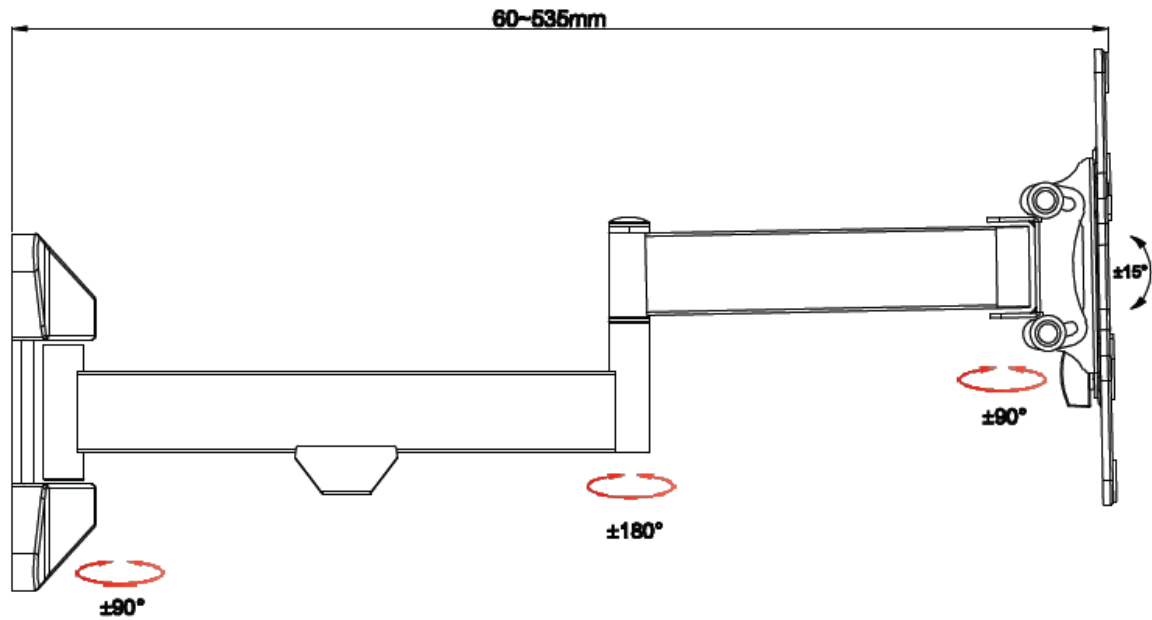

TITAN TV TV Wall Bracket, Full Motion, VESA 200, max 25 kg

- Full motion TV wall bracket
- For small and medium screen sizes up to 109 cm / 43"
- 2 swing arms / 3 hinges with 180° swing angle; full flexibility
- 10 years warranty
- Quick & easy installation
- VESA 75 x 75 / 100 x 100 / 100 x 150 / 200 x 100 / 200 x 200
- Wall distance 60-535mm
- Swing radius +/- 90° (max radius for screen width smaller 1070mm only)
- +/- 15° stepless tilt adjustment
- Horizontal level correction +/- 5°
- Max weight load: 25 kg
- Color: titan
- Incl. wall fixing kit (Fischer® anchors) and drill template

EDP No. 39499 | BFMO 8120 | 4008928394993

Packaging: LBW cm: 28 x 35 x 6

up to **109cm / 43"**

by Vivanco

Technical Drawing

(Subject to modifications)

www.vivanco.com

by Vivanco

Technical Drawing

(Subject to modifications)

by Vivanco

Delivery Content

(Subject to modifications)

www.vivanco.com

16x

(A)  3x 8 x 50

(B)  3x 10 x 50

(C)  4x Ø 5 x Ø 12

(D)  4x

(E)  3x Ø 8 x Ø 16

(N)  1x

(O)  1x S6

(F-M)  4x M4 x 15mm

 4x M4 x 30mm