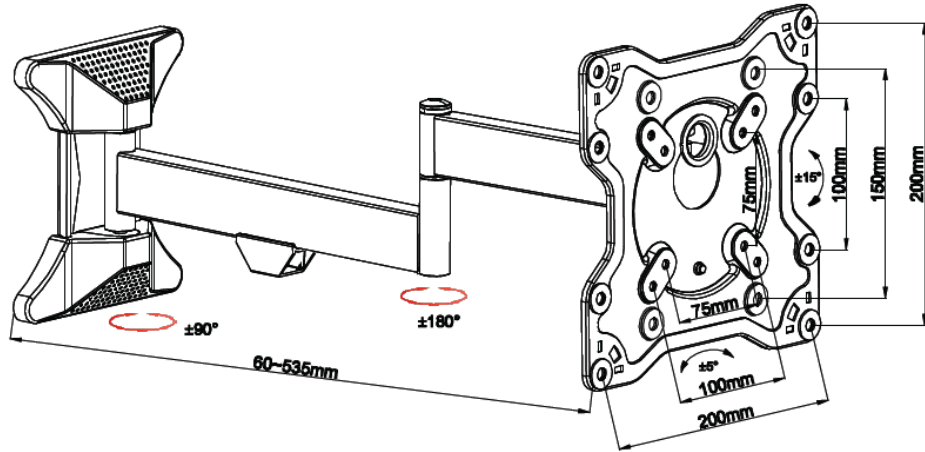

TITAN TV TV Wall Bracket, Full Motion, VESA 200, max 25 kg

- Full motion TV wall bracket
- For small and medium screen sizes up to 109 cm / 43"
- 2 swing arms / 3 hinges with 180° swing angle; full flexibility
- 10 years warranty
- Quick & easy installation
- VESA 75 x 75 / 100 x 100 / 100 x 150 / 200 x 100 / 200 x 200
- Wall distance 60-535mm
- Swing radius +/- 90° (max radius for screen width smaller 1070mm only)
- +/- 15° stepless tilt adjustment
- Horizontal level correction +/- 5°
- Max weight load: 25 kg
- Color: titan
- Incl. wall fixing kit (Fischer® anchors) and drill template

EDP No. 39499 | BFMO 8120 | 4008928394993

Packaging: LBW cm: 28 x 35 x 6

up to **109cm / 43"**

by Vivanco

Technical Drawing

(Subject to modifications)

www.vivanco.com

by Vivanco

Technical Drawing

(Subject to modifications)

by Vivanco

Delivery Content

(Subject to modifications)

www.vivanco.com

16x

(A)  3x 8 x 50

(B)  3x 10 x 50

(C)  4x Ø 5 x Ø 12

(D)  4x

(E)  3x Ø 8 x Ø 16

(N)  1x

(O)  1x S6

(F-M)  4x M4 x 15mm

 4x M4 x 30mm