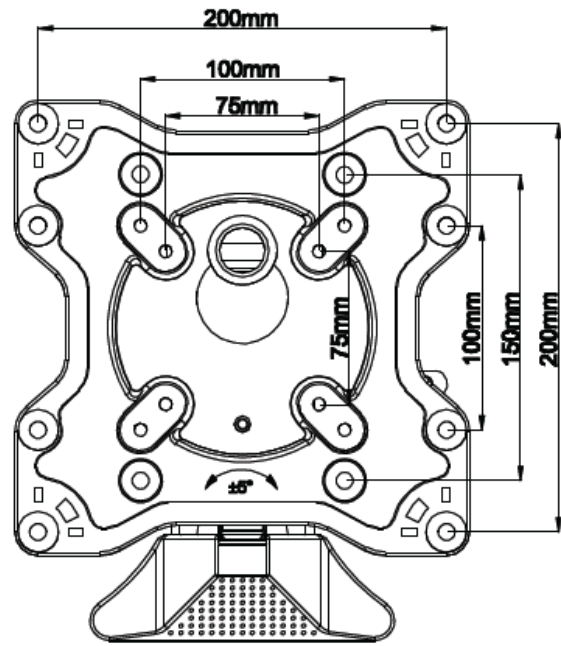

EDP No. 39499 | BFMO 8120 | 4008928394993

Packaging: LBW cm: 28 x 35 x 6

up to **109cm / 43"**

by Vivanco

Technical Drawing

(Subject to modifications)

www.vivanco.com

by Vivanco

Technical Drawing

(Subject to modifications)

by Vivanco

Delivery Content

(Subject to modifications)

www.vivanco.com

16x

(A)  3x 8 x 50

(B)  3x 10 x 50

(C)  4x Ø 5 x Ø 12

(D)  4x

(E)  3x Ø 8 x Ø 16

(N)  1x

(O)  1x S6

(F-M)  4x M4 x 15mm

 4x M4 x 30mm

 4x M4 x 45mm

 4x M6 x 15mm

 4x M6 x 30mm

 4x M8 x 15mm

 4x M8 x 30mm

 4x M8 x 45mm