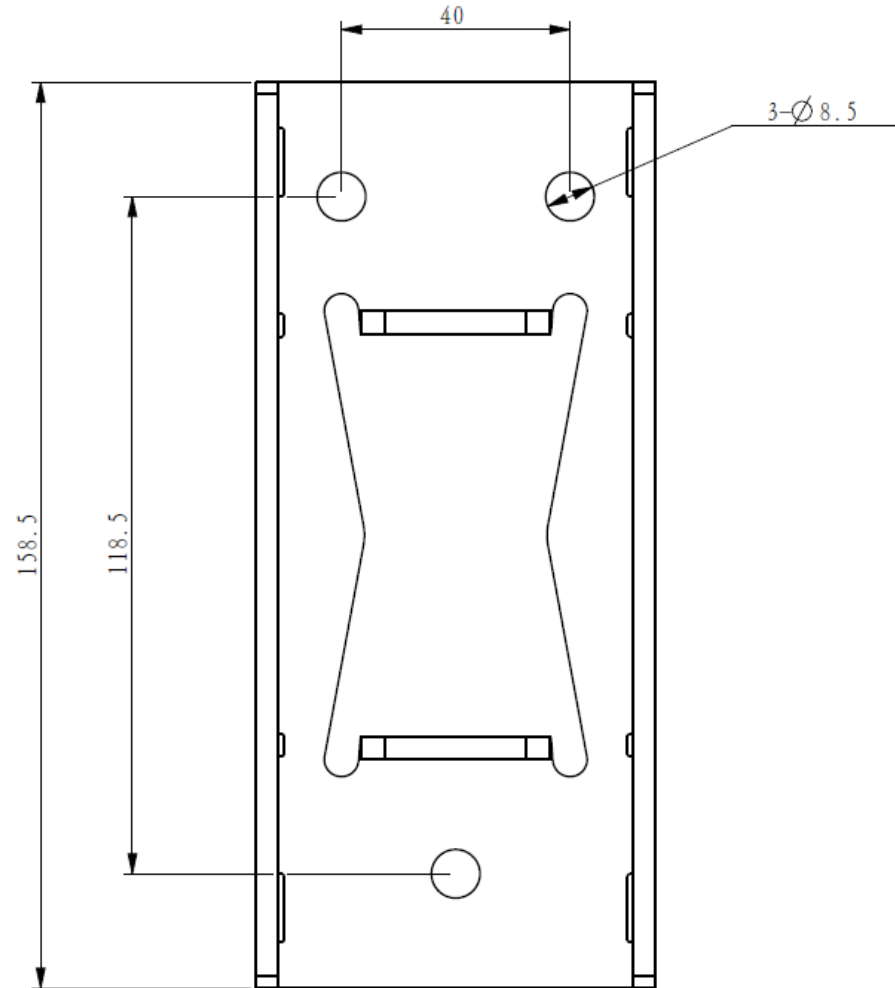

TITAN TV TV Wall Bracket, Full Motion, VESA 200, max 25 kg

- Full motion TV wall bracket
- For small and medium screen sizes up to 109 cm / 43"
- 2 swing arms / 3 hinges with 180° swing angle; full flexibility
- 10 years warranty
- Quick & easy installation
- VESA 75 x 75 / 100 x 100 / 100 x 150 / 200 x 100 / 200 x 200
- Wall distance 60-535mm
- Swing radius +/- 90° (max radius for screen width smaller 1070mm only)
- +/- 15° stepless tilt adjustment
- Horizontal level correction +/- 5°
- Max weight load: 25 kg
- Color: titan
- Incl. wall fixing kit (Fischer® anchors) and drill template

EDP No. 39499 | BFMO 8120 | 4008928394993

Packaging: LBW cm: 28 x 35 x 6

up to **109cm / 43"**

by Vivanco

Technical Drawing

(Subject to modifications)

www.vivanco.com

by Vivanco

Technical Drawing

(Subject to modifications)

by Vivanco

Delivery Content

(Subject to modifications)

www.vivanco.com

16x

(A)  3x 8 x 50

(B)  3x 10 x 50

(C)  4x Ø 5 x Ø 12

(D)  4x

(E)  3x Ø 8 x Ø 16

(N)  1x

(O)  1x S6

(F-M)  4x M4 x 15mm

 4x M4 x 30mm