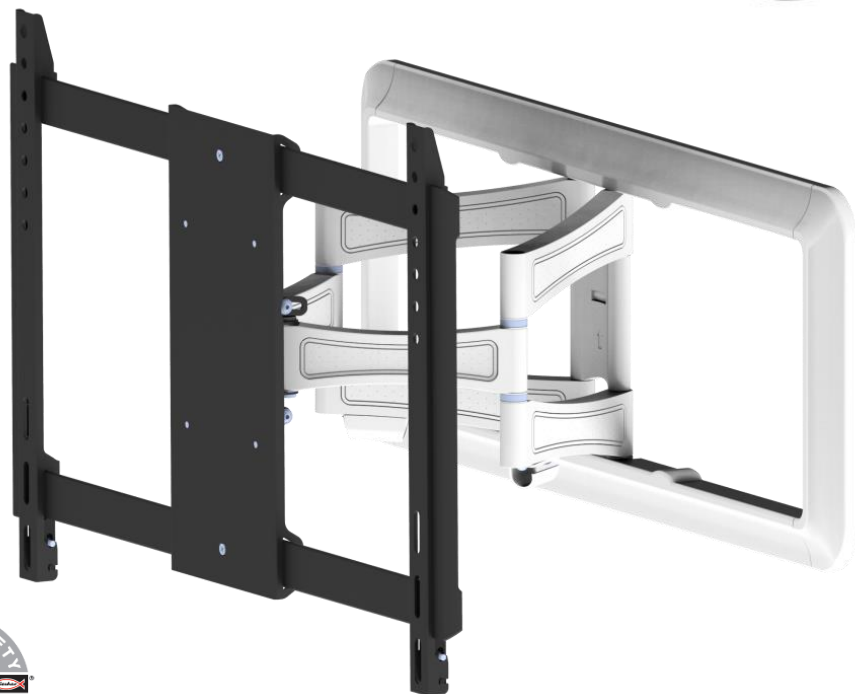

by Vivanco

Full Motion

Packaging:

6c carton box
Detailed description in 5 languages
LWD cm: 49,5 x 76,2 x 6,3

www.vivanco.com

TITAN TV Wall Bracket, Full Motion, VESA 600, max 45 kg.

Very robust Full Motion TV wall bracket for large screen sizes up to 216 cm /85".

- Very strong double-arm construction
- High max wall distance (412 mm)
- Horizontal level correction
- Quick & easy installation
- Tool-free adjustment of the level correction
- Very smooth motion
- Cable management

- For screen sizes up to 216cm / 85"
- VESA 200*200 to 600*400 (variable)
- Wall distance 38-412mm
- Swing radius +/- 90° (max radius for screen width smaller 824mm only)
- +2°/-10° stepless tilt adjustment
- Horizontal level correction +/-3° (tool-free)
- Max weight load: 45 kg
- Weight of the bracket 7,7 kg
- Color: white (TV plate black)
- Incl wall fixing kit (Fischer® anchors)