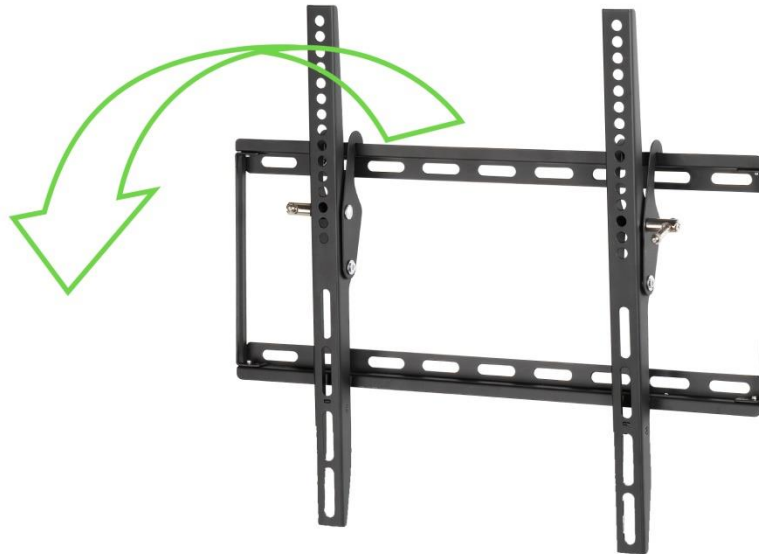

TV Wall Bracket

58 - 140cm

23 - 55"

400 x 400 max. **VESA**

Kg max. **45kg**

12° Neigbar
12° Tilt
12° Inclinable

Wasserwaage
Spirit Level
Nivel de burbuja

VIVANCO TV Wall Bracket, 23-55", max 45kg, tilt

- Medium sized, tilt wall bracket
- Robust steel construction
- Quick & easy installation
- Tool-free tilt adjustment
- Flat profile
- Bubble level included
- For screen sizes from 58 to 140cm /23 to 55"
- Max. VESA 400x400 (variable)
- Up to -12° tilt (tool-free adjustable)
- Max. 45kg
- Wall distance 36mm
- Weight of entire bracket only 1,1kg
- Color: black

Packaging:

Carton 4-colored
Explaining pictograms
For shelf placement
LWH cm: : 48.5 x 12 x 4.5

EDP No: **37597**
Shorttext: WTP 410
EAN: 4008928375978

Cat-ID: CE TV MT EPP
Ctn. Qty.: 4