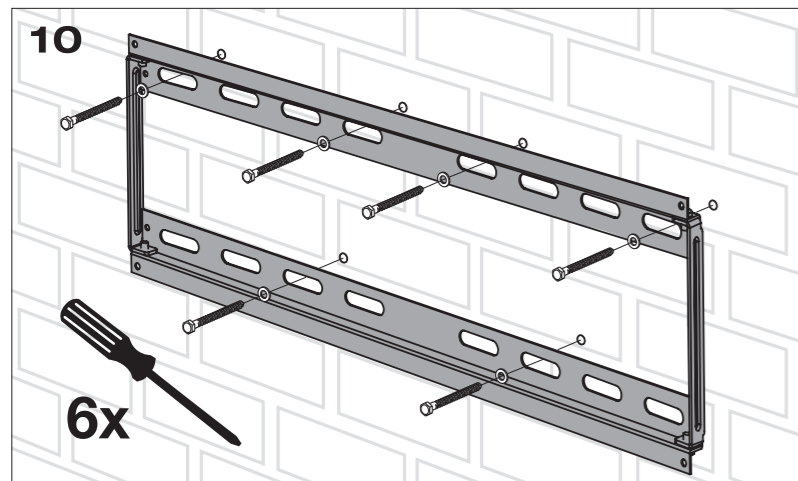

- (a) 4x M5 10mm
- (b) 4x M5
- (c) 1x

- (d) 4x M4 20mm
- 4x M6 20mm
- 4x M6 35mm
- 4x M8 20mm
- 4x M8 40mm

- (e) 4x M4
- 4x M6
- 4x M8

- (f) 4x M4/M5
- 4x M6/M8

- (g) 8x M6/M8

Thickness: Wallplate 1.5mm  
 Bracket 1.3mm  
 Hook 1.5mm