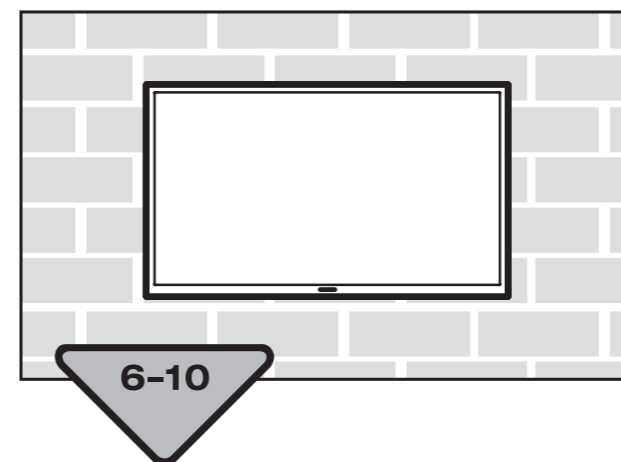

- (a) 4x M5 10mm
- (b) 4x M5
- (c) 1x

- (d) 4x M4 20mm
- 4x M6 20mm
- 4x M6 35mm
- 4x M8 20mm
- 4x M8 40mm

- (e) 4x M4
- 4x M6
- 4x M8

- (f) 4x M4/M5
- 4x M6/M8

- (g) 8x M6/M8

Thickness: Wallplate 1.5mm  
 Bracket 1.3mm  
 Hook 1.5mm