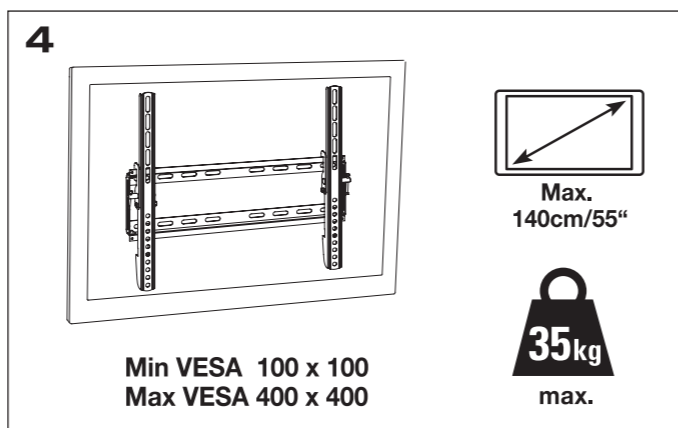

- (a) 4x M5 10mm
- (b) 4x M5
- (c) 1x

- (d) 4x M4 20mm
- 4x M6 20mm
- 4x M6 35mm
- 4x M8 20mm
- 4x M8 40mm

- (e) 4x M4
- 4x M6
- 4x M8

- (f) 4x M4/M5
- 4x M6/M8

- (g) 8x M6/M8

Thickness: Wallplate 1.5mm  
 Bracket 1.3mm  
 Hook 1.5mm