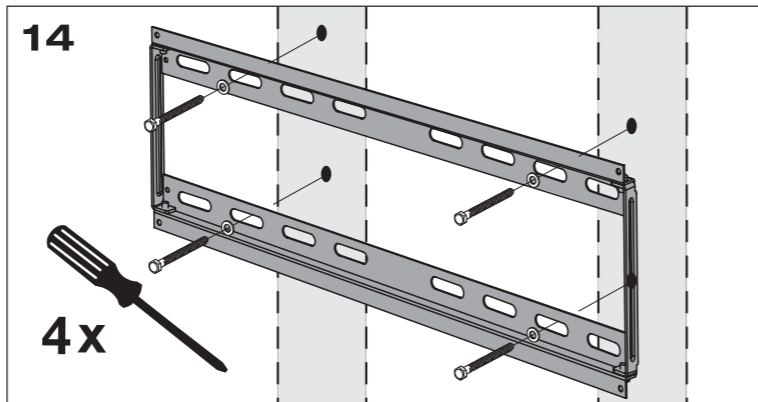

- (a) 4x M5 10mm
- (b) 4x M5
- (c) 1x

- (d) 4x M4 20mm
- 4x M6 20mm
- 4x M6 35mm
- 4x M8 20mm
- 4x M8 40mm

- (e) 4x M4
- 4x M6
- 4x M8

- (f) 4x M4/M5
- 4x M6/M8

- (g) 8x M6/M8

Thickness: Wallplate 1.5mm  
 Bracket 1.3mm  
 Hook 1.5mm