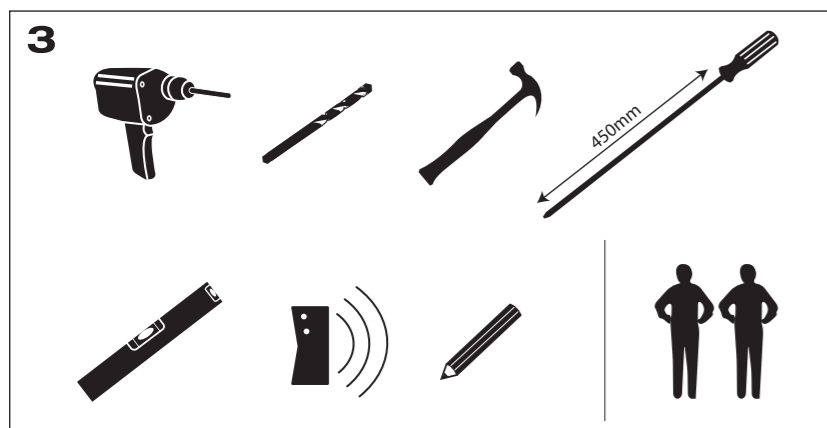

- (a) 4x M5 10mm
- (b) 4x M5
- (c) 1x

- (d) 4x M4 20mm
- 4x M6 20mm
- 4x M6 35mm
- 4x M8 20mm
- 4x M8 40mm

- (e) 4x M4
- 4x M6
- 4x M8

- (f) 4x M4/M5
- 4x M6/M8

- (g) 8x M6/M8

Thickness: Wallplate 1.5mm  
 Bracket 1.3mm  
 Hook 1.5mm