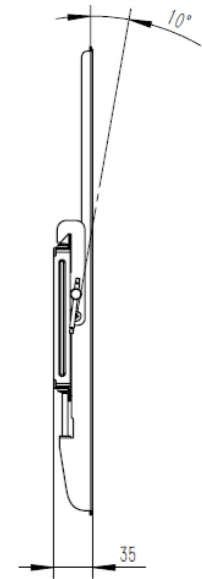

- (a) 4x M5 10mm
- (b) 4x M5
- (c) 1x

- (d) 4x M4 20mm
- 4x M6 20mm
- 4x M6 35mm
- 4x M8 20mm
- 4x M8 40mm

- (e) 4x M4
- 4x M6
- 4x M8

- (f) 4x M4/M5
- 4x M6/M8

- (g) 8x M6/M8

Thickness: Wallplate 1.5mm  
 Bracket 1.3mm  
 Hook 1.5mm