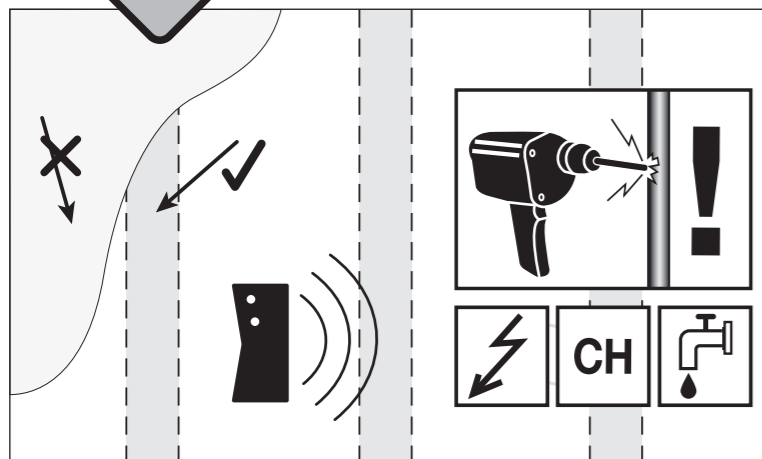

- (a) 4x M5 10mm
- (b) 4x M5
- (c) 1x

- (d) 4x M4 20mm
- 4x M6 20mm
- 4x M6 35mm
- 4x M8 20mm
- 4x M8 40mm

- (e) 4x M4
- 4x M6
- 4x M8

- (f) 4x M4/M5
- 4x M6/M8

- (g) 8x M6/M8

Thickness: Wallplate 1.5mm  
 Bracket 1.3mm  
 Hook 1.5mm