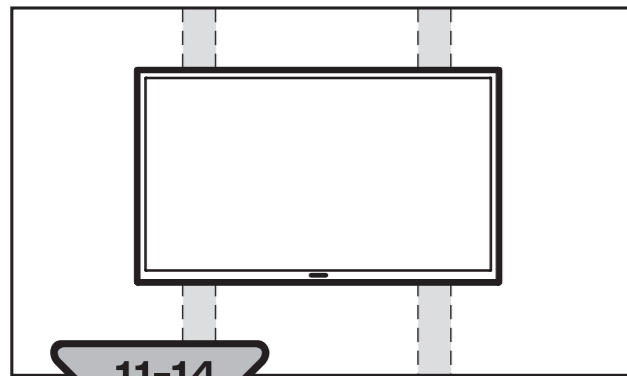

- (a) 4x M5 10mm
- (b) 4x M5
- (c) 1x

- (d) 4x M4 20mm
- 4x M6 20mm
- 4x M6 35mm
- 4x M8 20mm
- 4x M8 40mm

- (e) 4x M4
- 4x M6
- 4x M8

- (f) 4x M4/M5
- 4x M6/M8

- (g) 8x M6/M8

Thickness: Wallplate 1.5mm  
 Bracket 1.3mm  
 Hook 1.5mm