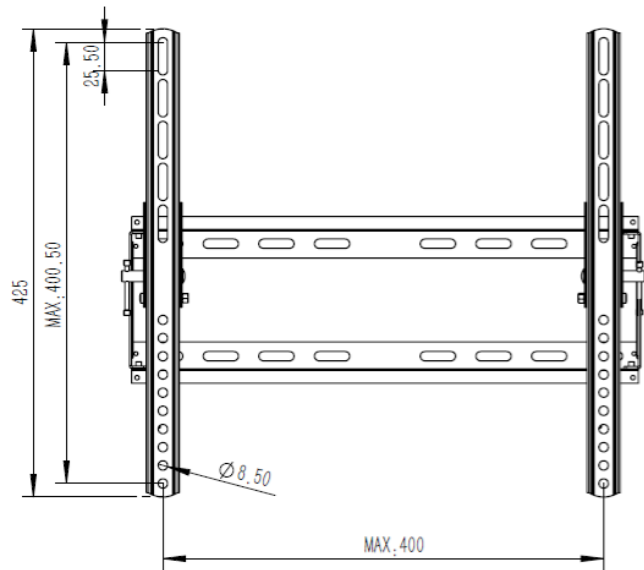

- (a) 4x M5 10mm
- (b) 4x M5
- (c) 1x

- (d) 4x M4 20mm
- 4x M6 20mm
- 4x M6 35mm
- 4x M8 20mm
- 4x M8 40mm

- (e) 4x M4
- 4x M6
- 4x M8

- (f) 4x M4/M5
- 4x M6/M8

- (g) 8x M6/M8

Thickness: Wallplate 1.5mm  
 Bracket 1.3mm  
 Hook 1.5mm