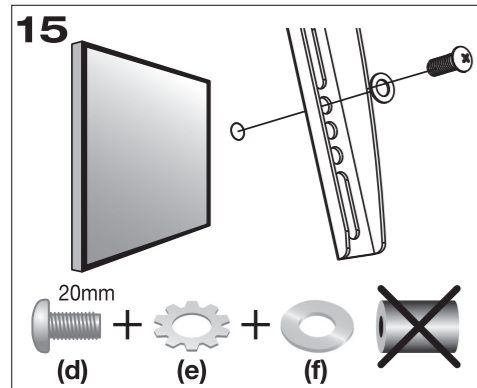

- (a) 4x M5 10mm
- (b) 4x M5
- (c) 1x

- (d) 4x M4 20mm
- 4x M6 20mm
- 4x M6 35mm
- 4x M8 20mm
- 4x M8 40mm

- (e) 4x M4
- 4x M6
- 4x M8

- (f) 4x M4/M5
- 4x M6/M8

- (g) 8x M6/M8

Thickness: Wallplate 1.5mm  
 Bracket 1.3mm  
 Hook 1.5mm