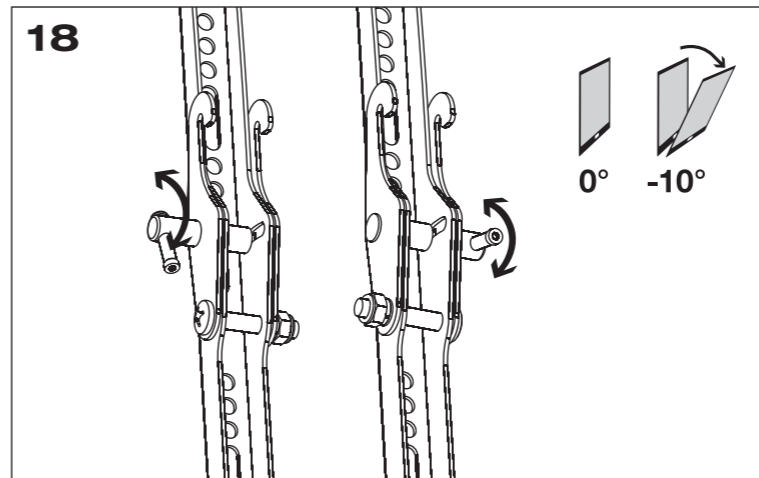

- (a) 4x M5 10mm
- (b) 4x M5
- (c) 1x

- (d) 4x M4 20mm
- 4x M6 20mm
- 4x M6 35mm
- 4x M8 20mm
- 4x M8 40mm

- (e) 4x M4
- 4x M6
- 4x M8

- (f) 4x M4/M5
- 4x M6/M8

- (g) 8x M6/M8

Thickness: Wallplate 1.5mm  
 Bracket 1.3mm  
 Hook 1.5mm

EDP 37597