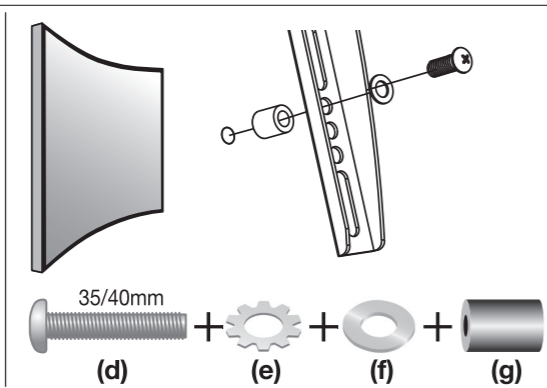

- (a) 4x M5 10mm
- (b) 4x M5
- (c) 1x

- (d) 4x M4 20mm
- 4x M6 20mm
- 4x M6 35mm
- 4x M8 20mm
- 4x M8 40mm

- (e) 4x M4
- 4x M6
- 4x M8

- (f) 4x M4/M5
- 4x M6/M8

- (g) 8x M6/M8

Thickness: Wallplate 1.5mm  
 Bracket 1.3mm  
 Hook 1.5mm