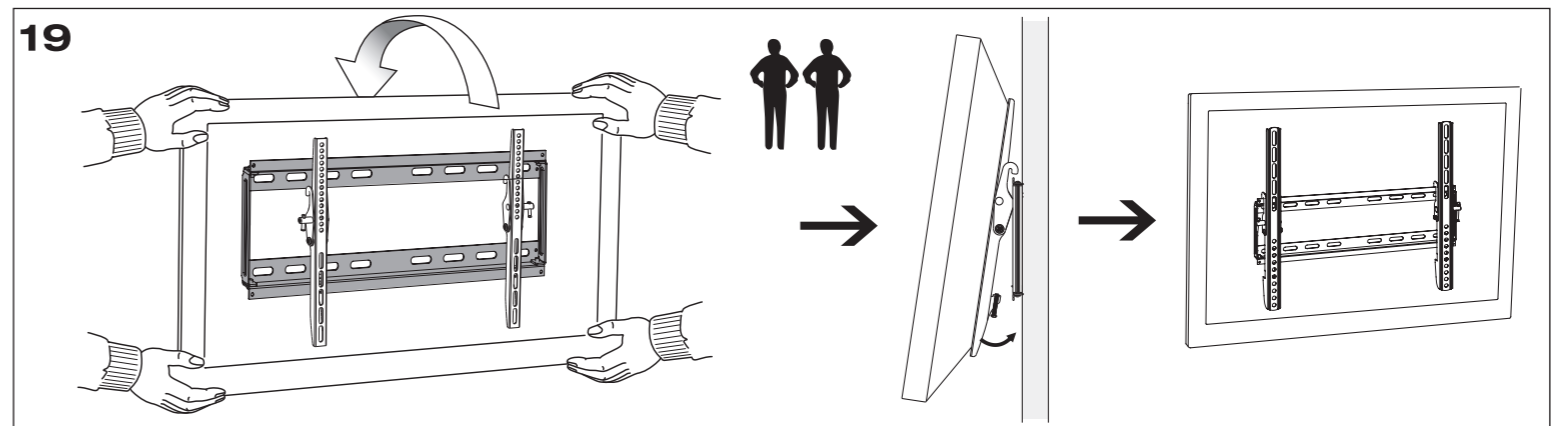

- (a) 4x M5 10mm
- (b) 4x M5
- (c) 1x

- (d) 4x M4 20mm
- 4x M6 20mm
- 4x M6 35mm
- 4x M8 20mm
- 4x M8 40mm

- (e) 4x M4
- 4x M6
- 4x M8

- (f) 4x M4/M5
- 4x M6/M8

- (g) 8x M6/M8

Thickness: Wallplate 1.5mm  
 Bracket 1.3mm  
 Hook 1.5mm