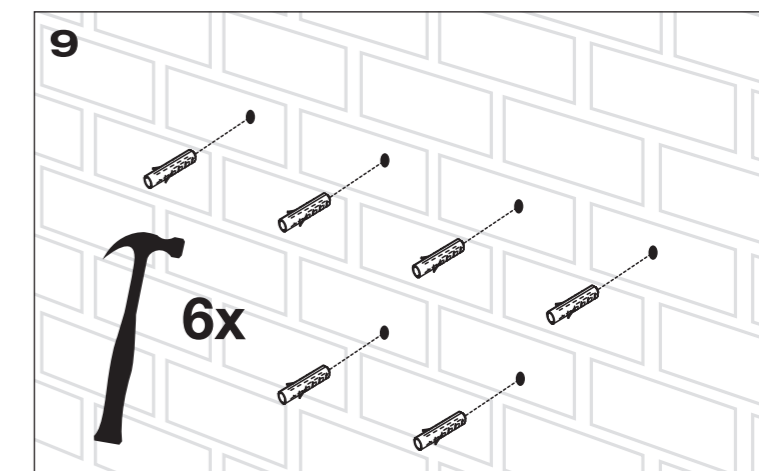

- (a) 4x M5 10mm
- (b) 4x M5
- (c) 1x

- (d) 4x M4 20mm
- 4x M6 20mm
- 4x M6 35mm
- 4x M8 20mm
- 4x M8 40mm

- (e) 4x M4
- 4x M6
- 4x M8

- (f) 4x M4/M5
- 4x M6/M8

- (g) 8x M6/M8

Thickness: Wallplate 1.5mm  
 Bracket 1.3mm  
 Hook 1.5mm