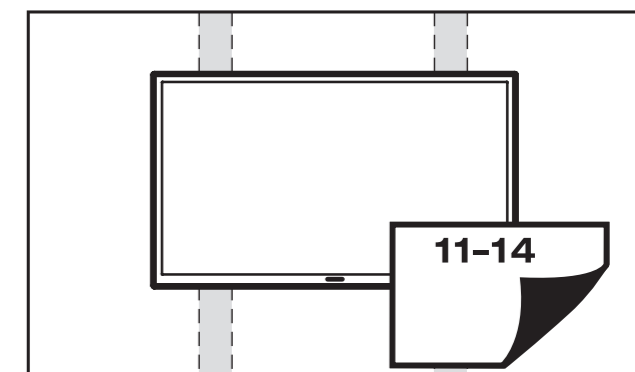

- (a) 4x M5 10mm
- (b) 4x M5
- (c) 1x

- (d) 4x M4 20mm
- 4x M6 20mm
- 4x M6 35mm
- 4x M8 20mm
- 4x M8 40mm

- (e) 4x M4
- 4x M6
- 4x M8

- (f) 4x M4/M5
- 4x M6/M8

- (g) 8x M6/M8

Thickness: Wallplate 1.5mm  
 Bracket 1.3mm  
 Hook 1.5mm