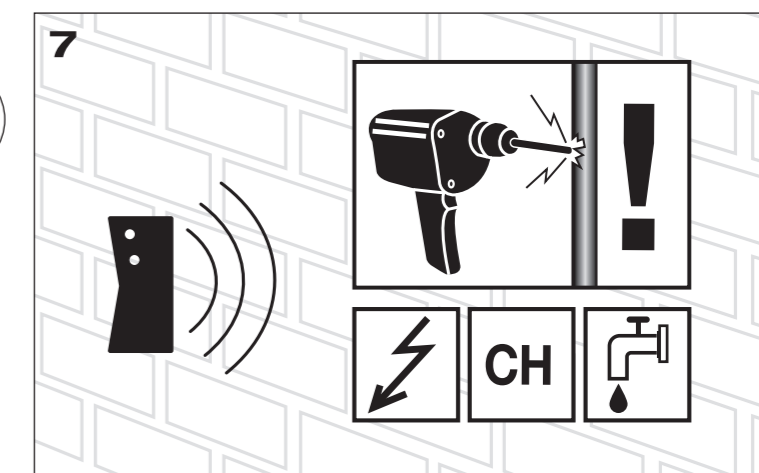

- (a) 4x M5 10mm
- (b) 4x M5
- (c) 1x

- (d) 4x M4 20mm
- 4x M6 20mm
- 4x M6 35mm
- 4x M8 20mm
- 4x M8 40mm

- (e) 4x M4
- 4x M6
- 4x M8

- (f) 4x M4/M5
- 4x M6/M8

- (g) 8x M6/M8

Thickness: Wallplate 1.5mm  
 Bracket 1.3mm  
 Hook 1.5mm