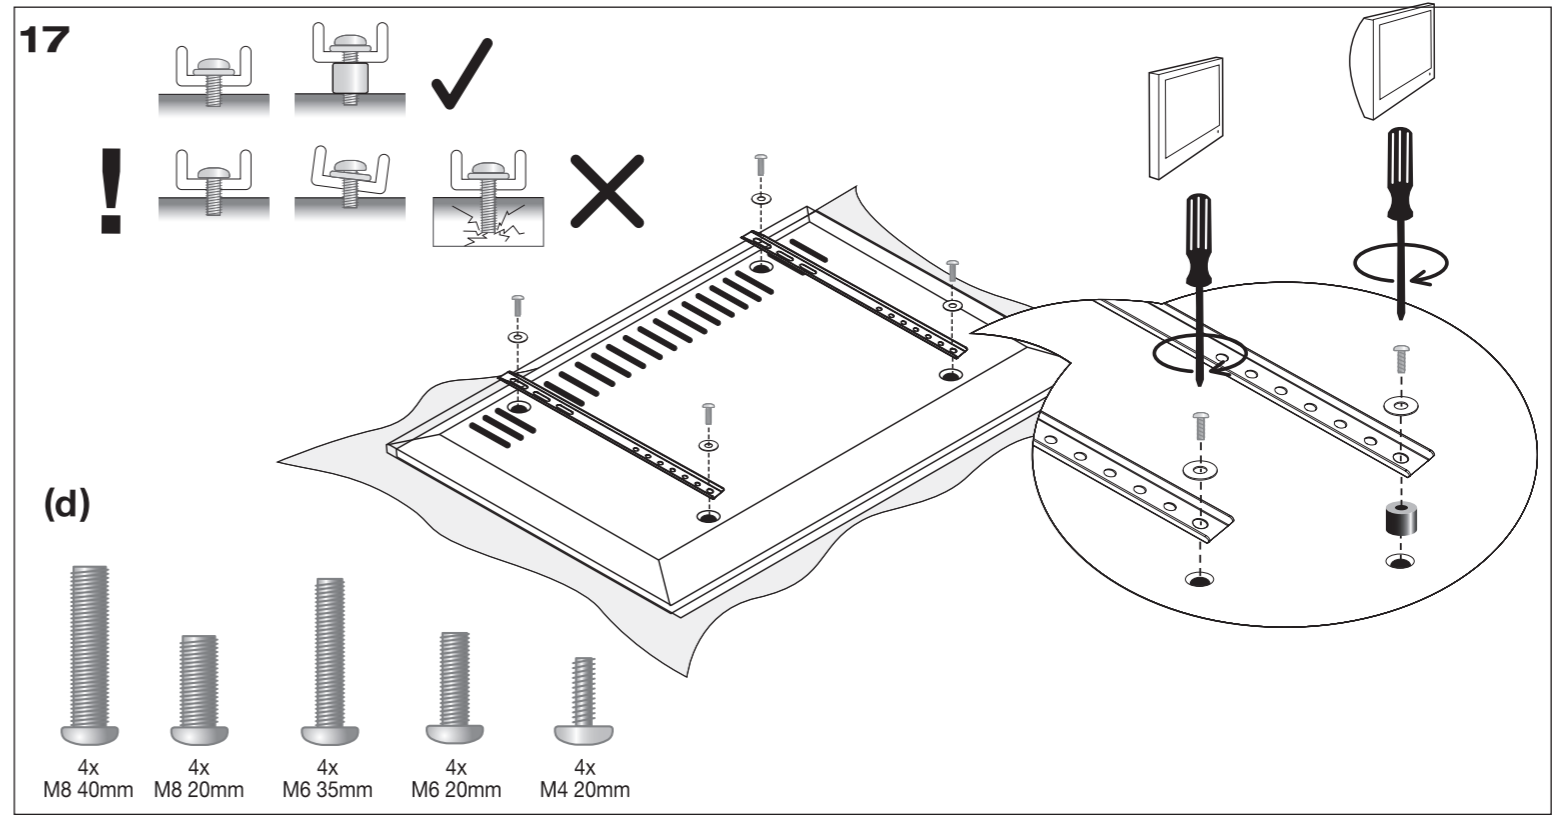

- (a) 4x M5 10mm
- (b) 4x M5
- (c) 1x

- (d) 4x M4 20mm
- 4x M6 20mm
- 4x M6 35mm
- 4x M8 20mm
- 4x M8 40mm

- (e) 4x M4
- 4x M6
- 4x M8

- (f) 4x M4/M5
- 4x M6/M8

- (g) 8x M6/M8

Thickness: Wallplate 1.5mm  
 Bracket 1.3mm  
 Hook 1.5mm

EDP 37597