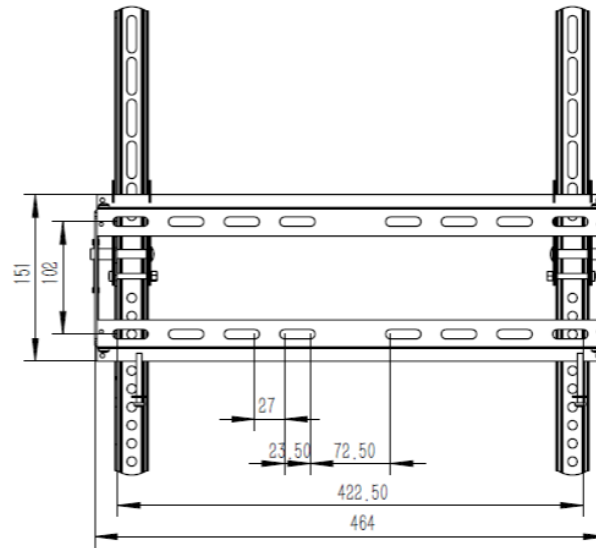

- (a) 4x M5 10mm
- (b) 4x M5
- (c) 1x

- (d) 4x M4 20mm
- 4x M6 20mm
- 4x M6 35mm
- 4x M8 20mm
- 4x M8 40mm

- (e) 4x M4
- 4x M6
- 4x M8

- (f) 4x M4/M5
- 4x M6/M8

- (g) 8x M6/M8

Thickness: Wallplate 1.5mm  
 Bracket 1.3mm  
 Hook 1.5mm

EDP 37597