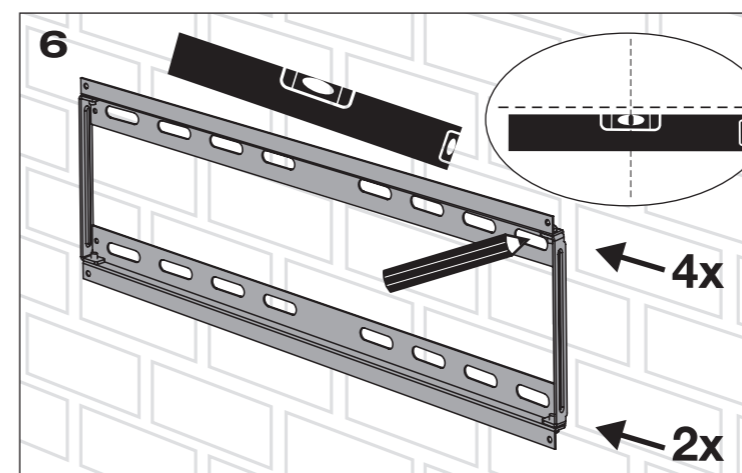

- (a) 4x M5 10mm
- (b) 4x M5
- (c) 1x

- (d) 4x M4 20mm
- 4x M6 20mm
- 4x M6 35mm
- 4x M8 20mm
- 4x M8 40mm

- (e) 4x M4
- 4x M6
- 4x M8

- (f) 4x M4/M5
- 4x M6/M8

- (g) 8x M6/M8

Thickness: Wallplate 1.5mm  
 Bracket 1.3mm  
 Hook 1.5mm