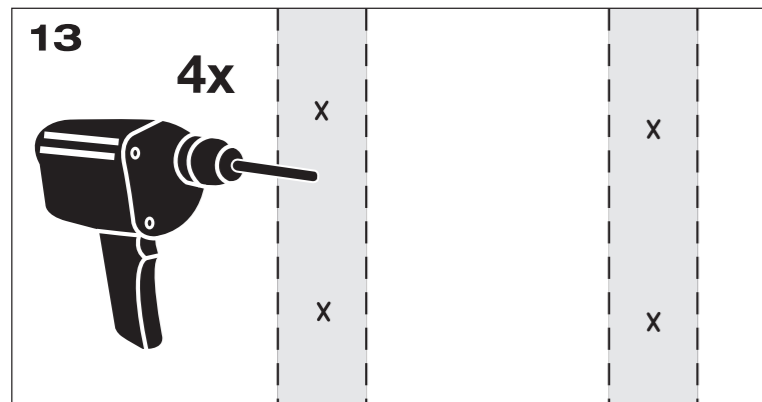

- (a) 4x M5 10mm
- (b) 4x M5
- (c) 1x

- (d) 4x M4 20mm
- 4x M6 20mm
- 4x M6 35mm
- 4x M8 20mm
- 4x M8 40mm

- (e) 4x M4
- 4x M6
- 4x M8

- (f) 4x M4/M5
- 4x M6/M8

- (g) 8x M6/M8

Thickness: Wallplate 1.5mm  
 Bracket 1.3mm  
 Hook 1.5mm