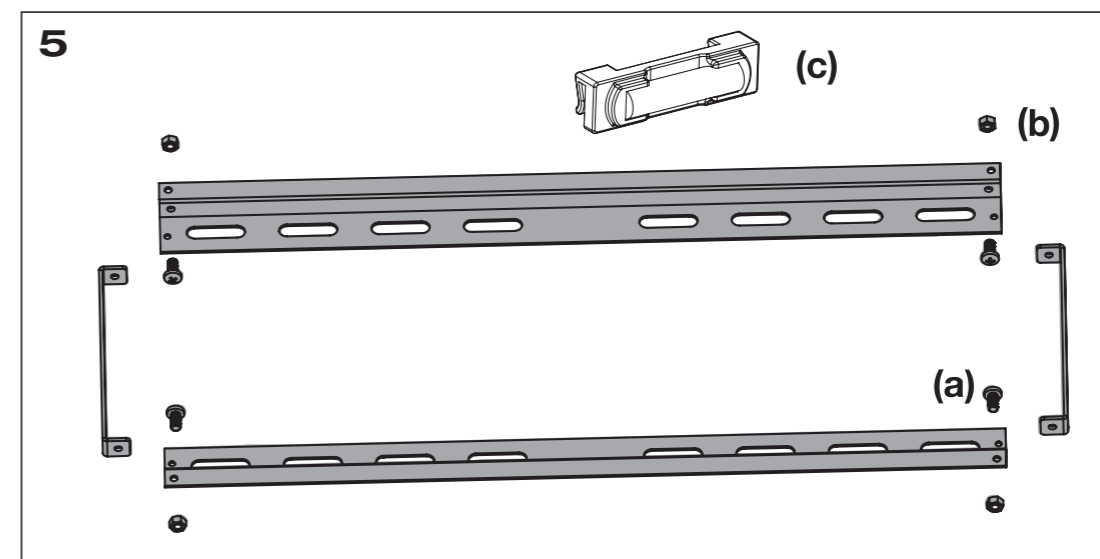

- (a) 4x M5 10mm
- (b) 4x M5
- (c) 1x

- (d) 4x M4 20mm
- 4x M6 20mm
- 4x M6 35mm
- 4x M8 20mm
- 4x M8 40mm

- (e) 4x M4
- 4x M6
- 4x M8

- (f) 4x M4/M5
- 4x M6/M8

- (g) 8x M6/M8

Thickness: Wallplate 1.5mm  
 Bracket 1.3mm  
 Hook 1.5mm