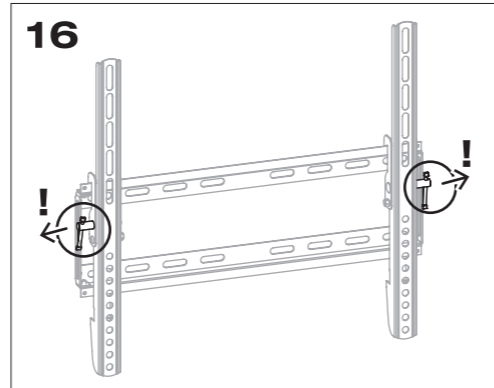

- (a) 4x M5 10mm
- (b) 4x M5
- (c) 1x

- (d) 4x M4 20mm
- 4x M6 20mm
- 4x M6 35mm
- 4x M8 20mm
- 4x M8 40mm

- (e) 4x M4
- 4x M6
- 4x M8

- (f) 4x M4/M5
- 4x M6/M8

- (g) 8x M6/M8

Thickness: Wallplate 1.5mm  
 Bracket 1.3mm  
 Hook 1.5mm