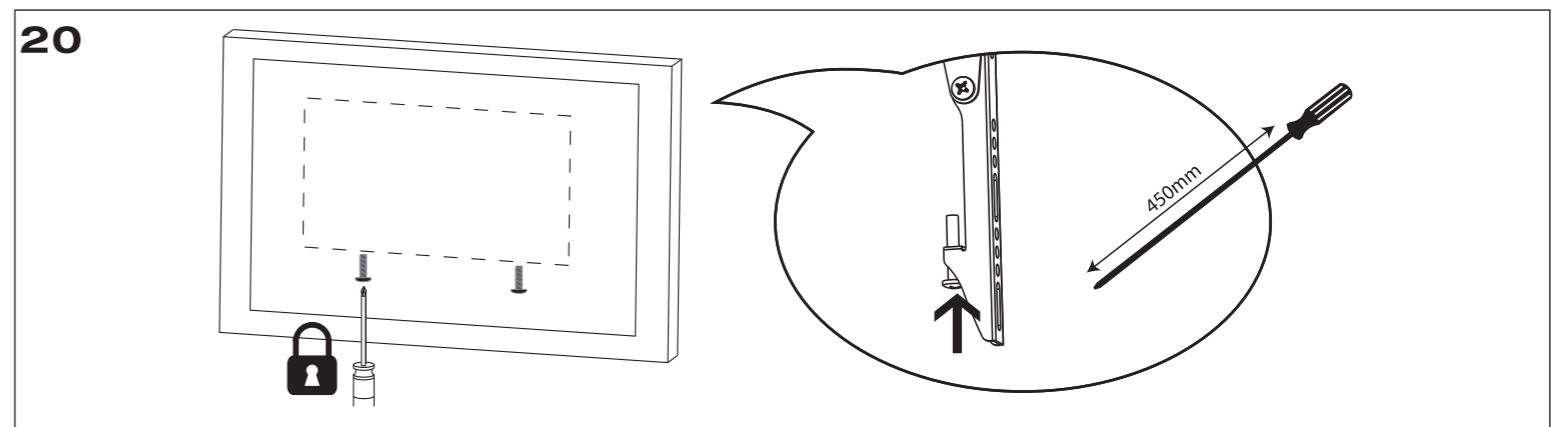

- (a) 4x M5 10mm
- (b) 4x M5
- (c) 1x

- (d) 4x M4 20mm
- 4x M6 20mm
- 4x M6 35mm
- 4x M8 20mm
- 4x M8 40mm

- (e) 4x M4
- 4x M6
- 4x M8

- (f) 4x M4/M5
- 4x M6/M8

- (g) 8x M6/M8

Thickness: Wallplate 1.5mm  
 Bracket 1.3mm  
 Hook 1.5mm