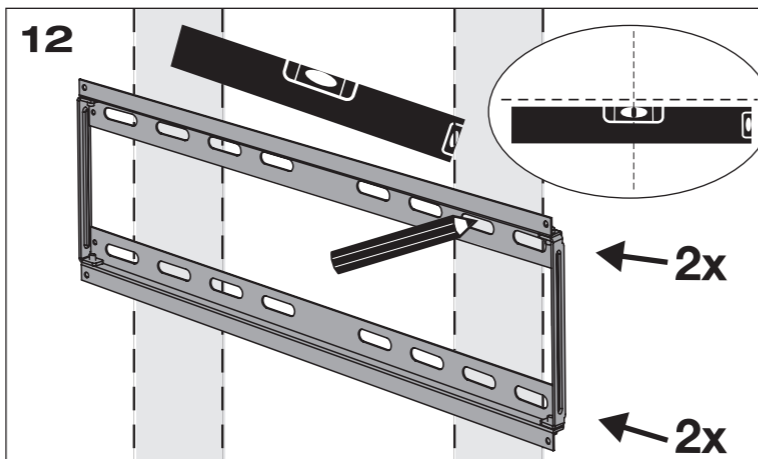

- (a) 4x M5 10mm
- (b) 4x M5
- (c) 1x

- (d) 4x M4 20mm
- 4x M6 20mm
- 4x M6 35mm
- 4x M8 20mm
- 4x M8 40mm

- (e) 4x M4
- 4x M6
- 4x M8

- (f) 4x M4/M5
- 4x M6/M8

- (g) 8x M6/M8

Thickness: Wallplate 1.5mm  
 Bracket 1.3mm  
 Hook 1.5mm